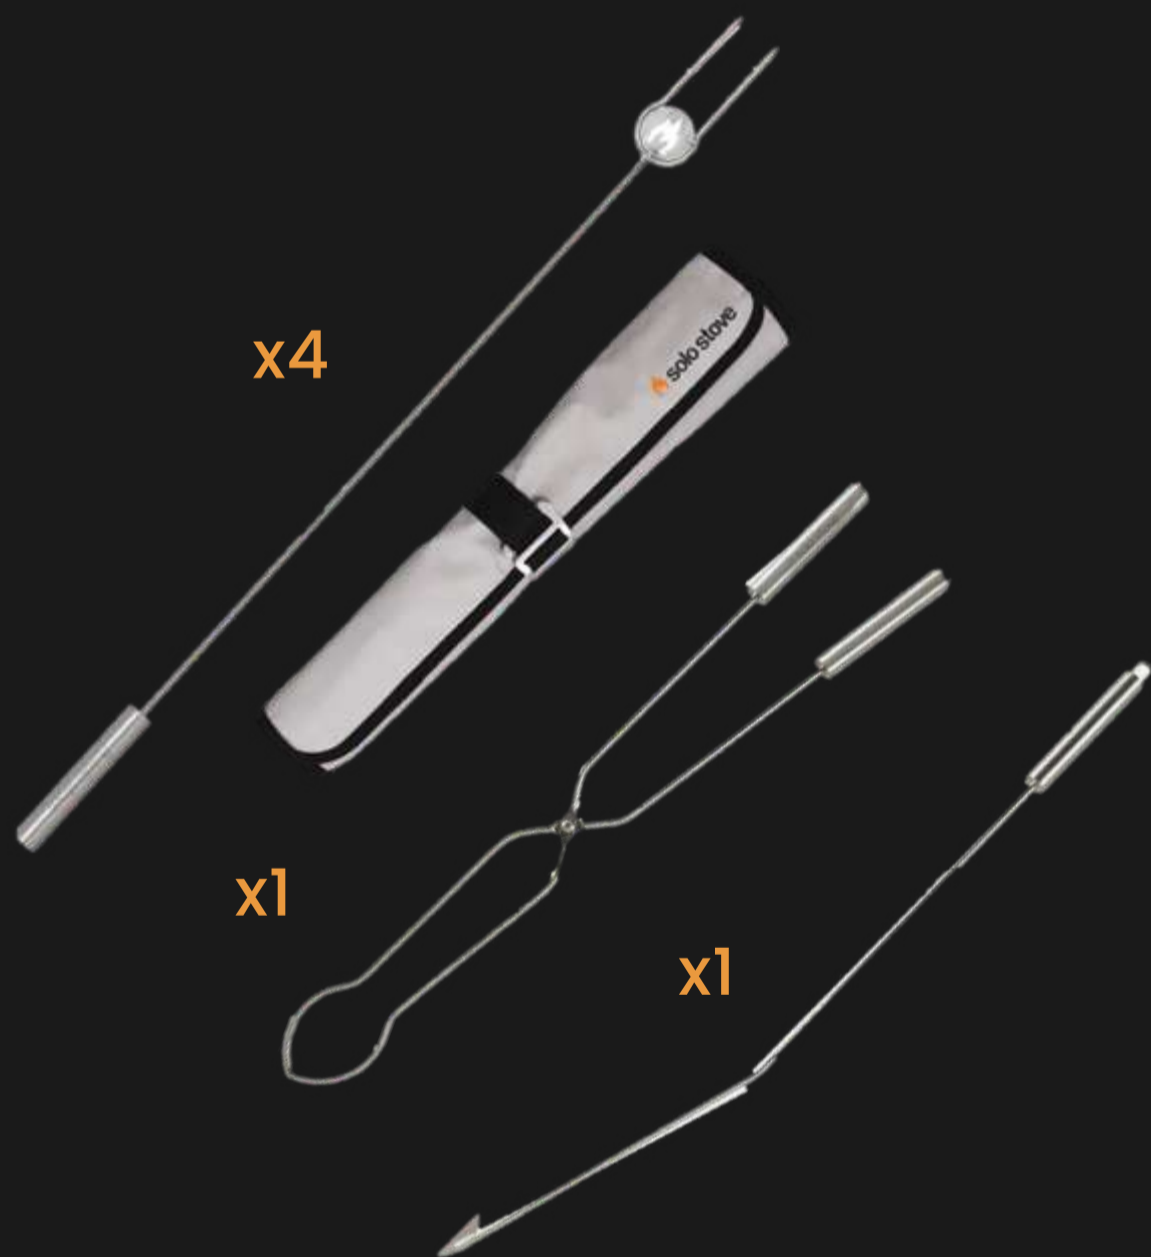

 **solo stove**
Shelter for Bonfire
Q550

 solo stove

Yukon + Stand 2.0

Q7,250

Peso
43.9 lbs

 **solo stove**
Premium Sticks
Q700

 **solo stove**

Sticks & Tools Bundle